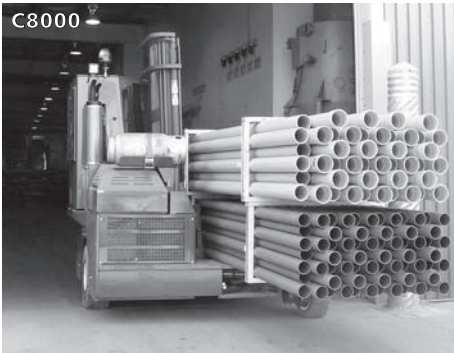

COMBiLiFT

Customized Handling Solutions

Storage Problem?

COMBiLiFT 100% MORE

- LP Gas – Diesel – Electric
- Operates Indoor & Outdoor
- Maximize Storage Capacity
- Safer Product Handling
- Narrow Aisle Storage
- All Wheel Drive
- All Wheel Steering
- 159"-330" Lift Height

Call TODAY For Your FREE Video & FREE Warehouse Design Service

| 4400lbs Aisle Master | 5000 - 6000 lbs | 6000 - 10,000lbs | 10,000 - 26,000lbs | 6000 - 10,000lbs Stand-On Range |
|-------------------------|-----------------|------------------|-------------------------|------------------------------------|
| | | | | |
| C4400 AM | C5000 C6000 | C8000 C10,000L | C14,000 C17,300 C26,000 | C6000GT C10,000GT |