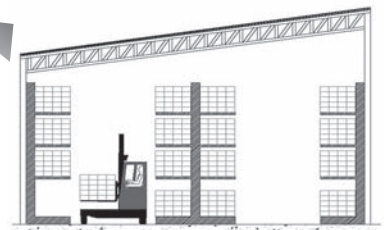

COMBiLiFT

Customized Handling Solutions

Storage Problem?

COMBiLiFT 100% MORE

- LP Gas – Diesel – Electric
- Operates Indoor & Outdoor
- Maximize Storage Capacity
- Safer Product Handling
- Narrow Aisle Storage
- All Wheel Drive
- All Wheel Steering
- 159"-330" Lift Height

Call TODAY For Your FREE Video & FREE Warehouse Design Service

| 4400lbs Aisle Master | 5000 - 6000 lbs | 6000 - 10,000lbs | 10,000 - 26,000lbs | 6000 - 10,000lbs Stand-On Range |
|-------------------------|-----------------|------------------|-------------------------|------------------------------------|
| | | | | |
| C4400 AM | C5000 C6000 | C8000 C10,000L | C14,000 C17,300 C26,000 | C6000GT C10,000GT |