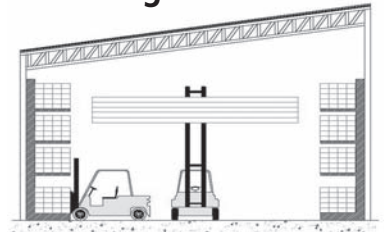

COMBiLiFT

Customized Handling Solutions

Storage Problem?

COMBiLiFT 100% MORE

- LP Gas – Diesel – Electric
- Operates Indoor & Outdoor
- Maximize Storage Capacity
- Safer Product Handling
- Narrow Aisle Storage
- All Wheel Drive
- All Wheel Steering
- 159"-330" Lift Height

Call TODAY For Your FREE Video & FREE Warehouse Design Service

| 4400lbs Aisle Master | 5000 - 6000 lbs | 6000 - 10,000lbs | 10,000 - 26,000lbs | 6000 - 10,000lbs Stand-On Range |
|-------------------------|-----------------|------------------|-------------------------|------------------------------------|
| | | | | |
| C4400 AM | C5000 C6000 | C8000 C10,000L | C14,000 C17,300 C26,000 | C6000GT C10,000GT |