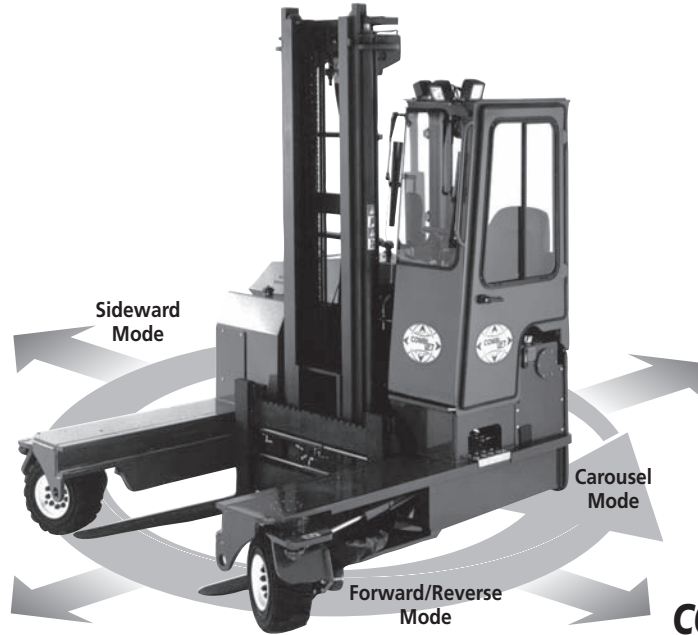

COMBiLiFT

Customized Handling Solutions

Storage Problem?

COMBiLiFT 100% MORE

- LP Gas – Diesel – Electric
- Operates Indoor & Outdoor
- Maximize Storage Capacity
- Safer Product Handling
- Narrow Aisle Storage
- All Wheel Drive
- All Wheel Steering
- 159"-330" Lift Height

Call TODAY For Your FREE Video & FREE Warehouse Design Service

| 4400lbs Aisle Master | 5000 - 6000 lbs | 6000 - 10,000lbs | 10,000 - 26,000lbs | 6000 - 10,000lbs Stand-On Range |
|-------------------------|-----------------|------------------|-------------------------|------------------------------------|
| | | | | |
| C4400 AM | C5000 C6000 | C8000 C10,000L | C14,000 C17,300 C26,000 | C6000GT C10,000GT |