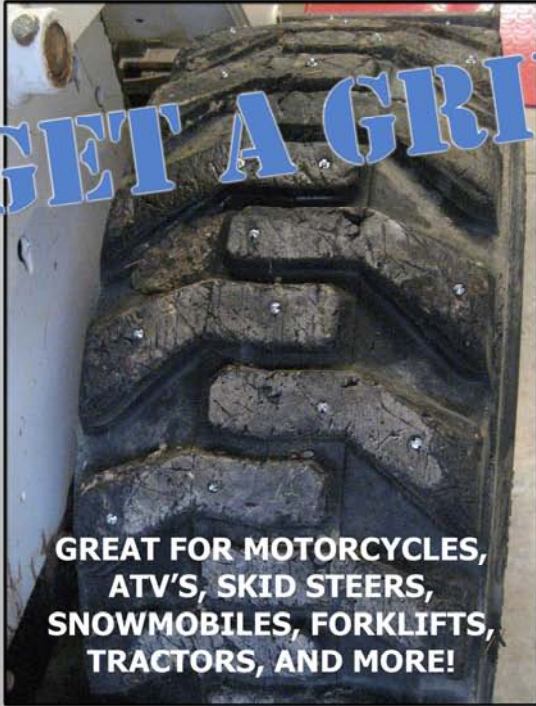

GRIP STUDS

EXTREME TRACTION

GET A GRIP