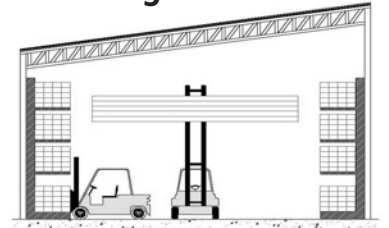

# COMBiLiFT

Customized Handling Solutions

Storage Problem?

**COMBiLiFT 100% MORE**

- LP Gas – Diesel – Electric
- Operates Indoor & Outdoor
- Maximize Storage Capacity
- Safer Product Handling
- Narrow Aisle Storage
- All Wheel Drive
- All Wheel Steering
- 159"-330" Lift Height

**Call TODAY For Your FREE Video & FREE Warehouse Design Service**

4400lbs Aisle Master	5000 - 6000 lbs	6000 - 10,000lbs	10,000 - 26,000lbs	6000 - 10,000lbs Stand-On Range
<b>C4400 AM</b>	<b>C5000</b>	<b>C6000</b>	<b>C8000</b>	<b>C10,000L</b>
<b>C14,000</b>	<b>C17,300</b>	<b>C26,000</b>	<b>C6000GT</b>	<b>C10,000GT</b>