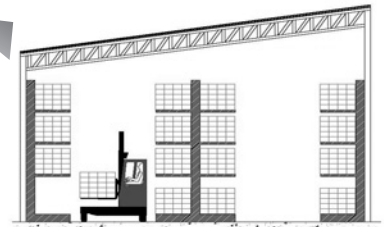

# COMBiLiFT

Customized Handling Solutions

Storage Problem?

**COMBiLiFT 100% MORE**

- LP Gas – Diesel – Electric
- Operates Indoor & Outdoor
- Maximize Storage Capacity
- Safer Product Handling
- Narrow Aisle Storage
- All Wheel Drive
- All Wheel Steering
- 159"-330" Lift Height

**Call TODAY For Your FREE Video & FREE Warehouse Design Service**

4400lbs Aisle Master	5000 - 6000 lbs	6000 - 10,000lbs	10,000 - 26,000lbs	6000 - 10,000lbs Stand-On Range
<b>C4400 AM</b>	<b>C5000</b>	<b>C6000</b>	<b>C8000</b>	<b>C10,000L</b>
<b>C14,000</b>	<b>C17,300</b>	<b>C26,000</b>	<b>C6000GT</b>	<b>C10,000GT</b>