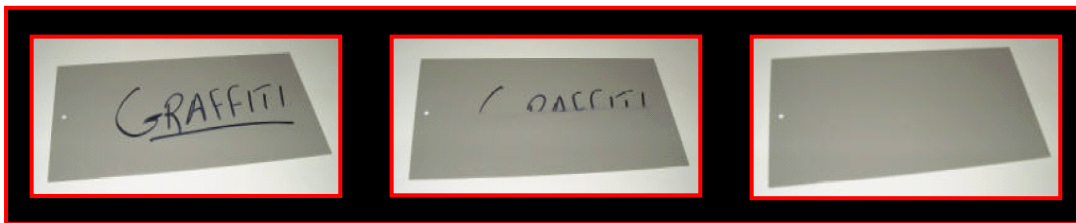

EQUIPMENT WORLD
equipworld.com

Thunder Bay (807) 623-9561
Sudbury (705) 669-1234
Sault Ste. Marie (705) 949-7379
Toll Free: 1-800-465-6955

GRAFFITI PROBLEMS?

Equipment World
can **FIX** them!

The Equipment World Installation Teams are equipped to attend to **ALL** your Toilet Partition needs.

We can **Renovate, Repair or Replace** your Washroom partitions. We are proud to represent the General Storage Systems (GSS) brand products.

GENERAL
STORAGE
SYSTEMS

Stop Seeing the Writing On The Walls!

Add value to your washrooms and/or keep them looking their best with GSS' patented "Anti-Graffiti Paint". Ultra Abrasion and GRAFFITI Resistant Polymer Powder Coatings will extend the life of your washroom partitions.

When cleaned with GSS' "Graffiti Free cleaner", 95% of all marker and other stains can be removed from the surface without sacrificing the finish.

Ask for a Free demonstration of how this product works!

Call us for a FREE Consultation or Quote