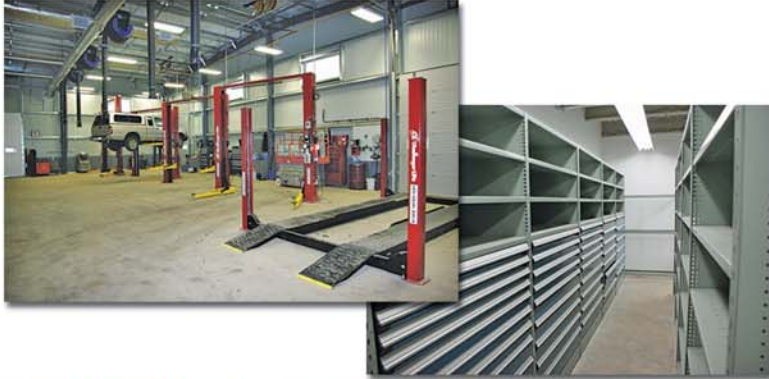

Garage Solutions

Equipment World has provided many innovative solutions for a variety of Northern Ontario car dealerships & garages
Challenger Hoists, Lev-Co Fume Extraction Systems, Rousseau Shelving Systems with Drawers & multi-level Mezzanines

Equipment World is your LOCAL one-stop Garage Supply shop.
Lifting hoists, Fume Extraction Systems, Spill Control & Containment products, Anti-Fatigue Matting,
Industrial Floor Cleaners & Vacuums, Industrial Shelving, Drawers, Workstations and more!